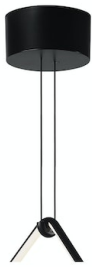

Accessories & Power Supply

REQUIRED

F0415030

Arrangements Big Rose