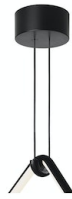

## Arrangements Round Small

Designed by Michael Anastassiades, 2018

21W - 1068lm - 2700K

Diffuse light suspended lighting device. Body in extruded, curved NC-machined and black powder-coated aluminium, diffuser in platinum optical silicone. Each component can be connected to the power pack by means of an electrical and mechanical connection system designed for customisable product set-up. Roses available with two powers: lamp with power under 70W and lamp with power under 190W. Class III roses also available for installations with remote power supply: "surface" version for installations on cement, "recessed" version for plasterboard ceilings. The electronics integrated in the rose enables use of dimming systems: push, 1-10, potentiometer, DALI. In the absence of these systems, the light flow can be set with the push system included in the rose. Cable length 2.4m

## Accessories & Power Supply

REQUIRED

F0415030

Arrangements Big Rose

REQUIRED

F0416030

Arrangements Small Rose

REQUIRED