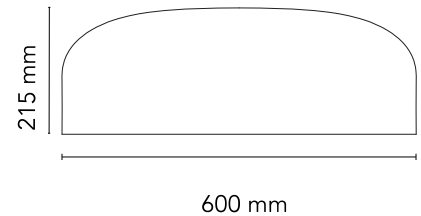

FLOS

F1370035 Red

Smithfield Ceiling

Designed by Jasper Morrison, 2009

Halogen - 4 x 70W

Ceiling-mounted lamp providing direct light. Aluminium body. Available in gloss black, white, matt black, green, red or MUD. Injection-moulded opalescent methacrylate diffuser. Steel wall and ceiling attachment.

Are you a professional and your project needs consulting and support?

[BOOK AN APPOINTMENT](#)