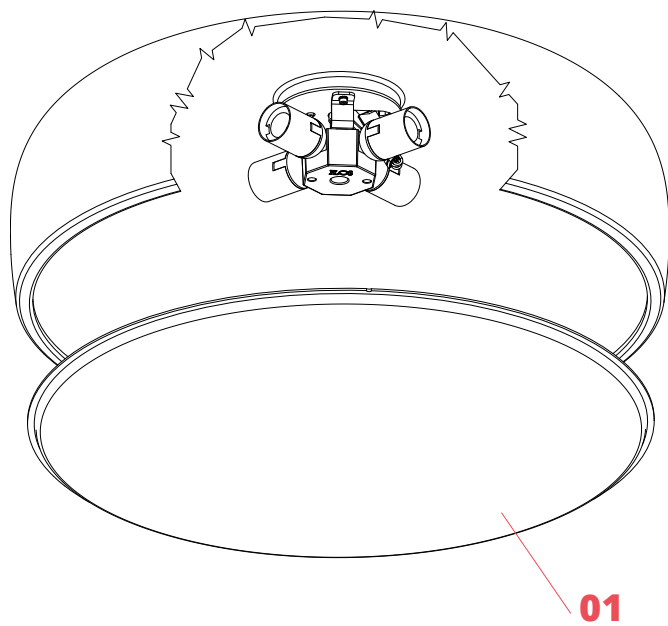

Spare Parts

01. Methacrylate diffuser

RF19022

DOWNLOAD