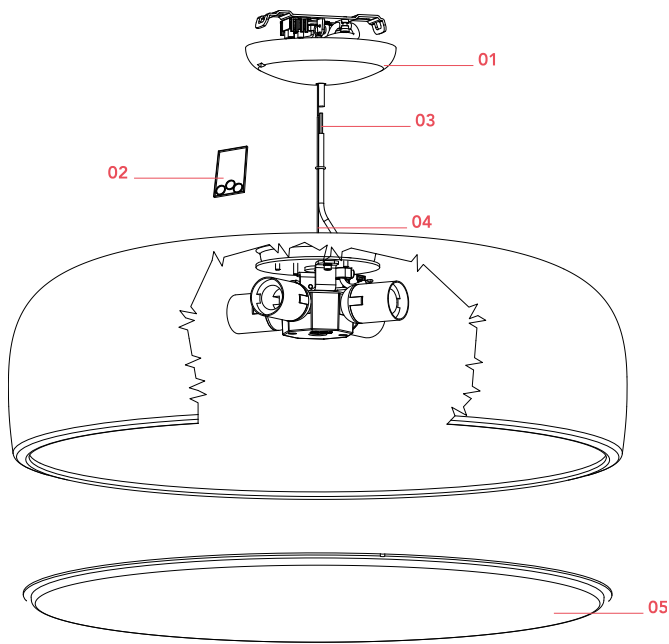

Physical

Colour	Black
Length (mm)	600
Cord length (mm)	2700
Canopy dimension (mm)	36
Canopy width (mm)	146
Net weight (kg)	4.5
Package height (mm)	310
Package width (mm)	710
Package length (mm)	710
Package volume (m3)	0.16
IP internal	20

NOT INCLUDED

RF26258

LED Lamp 18W E27 3000K T38
Dimmable

Spare Parts

- | | | |
|-----|--|-----------|
| 01. | Black rose assembly | RA3690230 |
| 02. | Kit of 5 or rings | RF05382 |
| 03. | Wiring 2,7m FEP/PVC 3x0,75
Transparent | RF29907 |
| 04. | 3 mt steel cable \varnothing 1,2 with 19
winded wires | RF29665 |
| 05. | Methacrylate diffuser | RF19022 |