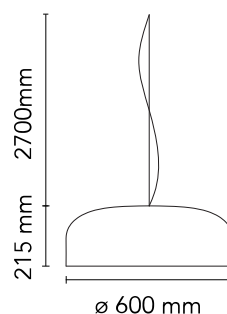

FLOS

■ F1371030 Black

Smithfield Suspension

Designed by Jasper Morrison, 2009

Halogen - 4 x 70W

Suspension lamp with direct light. Aluminium body. Available in gloss black, matt black, red, green, white or MUD. Injection-moulded opalescent methacrylate diffuser. Steel ceiling attachment with steel suspension cable, 5 pole electric cable in PTFE double insulation, working length 2700 mm.

Are you a professional and your project needs consulting and support?

[BOOK AN APPOINTMENT](#)

Main specifications

EAN	8059607031346
Mounting	Suspension
Environments	Indoor dry location
Light Source Type	Bulb
Lamp category	Halogen
Lamp type	A70
Lamp holders	E27
Iicos	HSGSA
Bulb finish	Frosted
Number of heads	4
Power (W)	70
System power (W)	280

Physical

Colour	Black
Length (mm)	600
Cord length (mm)	2700
Canopy dimension (mm)	36
Canopy width (mm)	146
Net weight (kg)	4.5
Package height (mm)	310
Package width (mm)	710
Package length (mm)	710
Package volume (m3)	0.16
IP internal	20