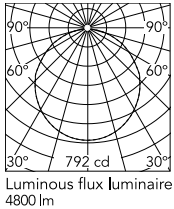

Schematic light drawing

Photometric

Lighting type	Direct
Light distribution	Roto symmetric

Electrical

Insulation class	I
Frequency (Hz)	50/60
Main voltage (Vac)	220-250
LED voltage Vf (Vdc)	null
Dimmable	Yes
Dimming interface	Remote Dimmable (Dimmer Not Included)
Batteries inside	No