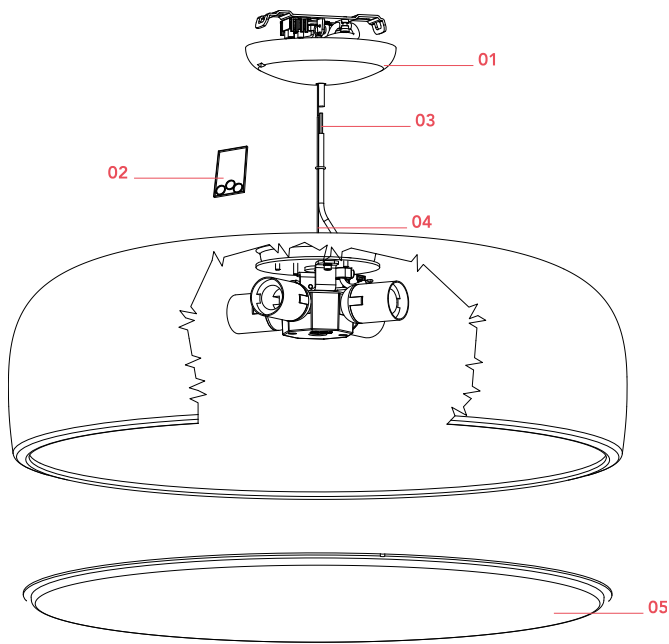

Physical

Colour	Green
Length (mm)	600
Cord length (mm)	2700
Canopy dimension (mm)	36
Canopy width (mm)	146
Net weight (kg)	4.5
Package height (mm)	310
Package width (mm)	710
Package length (mm)	710
Package volume (m3)	0.16
IP internal	20

NOT INCLUDED

RF26258

LED Lamp 18W E27 3000K T38
Dimmable

Spare Parts

- | | | |
|-----|--|-----------|
| 01. | Green rose assembly | RF1367039 |
| 02. | Kit of 5 or rings | RF05382 |
| 03. | Wiring 2,7m FEP/PVC 3x0,75
Transparent | RF29907 |
| 04. | 3 mt steel cable \varnothing 1,2 with 19
winded wires | RF29665 |
| 05. | Methacrylate diffuser | RF19022 |