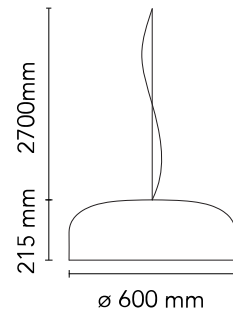

FLOS

F1371039 Green

Smithfield Suspension

Designed by Jasper Morrison, 2009

Halogen - 4 x 70W

Suspension lamp with direct light. Aluminium body. Available in gloss black, matt black, red, green, white or MUD. Injection-moulded opalescent methacrylate diffuser. Steel ceiling attachment with steel suspension cable, 5 pole electric cable in PTFE double insulation, working length 2700 mm.

Are you a professional and your project needs consulting and support?

[BOOK AN APPOINTMENT](#)

Main specifications

EAN	8059607031377
Mounting	Suspension
Environments	Indoor dry location
Light Source Type	Bulb
Lamp category	Halogen
Lamp type	A70
Lamp holders	E27
Ilcos	HSGSA
Bulb finish	Frosted
Number of heads	4
Power (W)	70
System power (W)	280

Physical

Colour	Green
Length (mm)	600
Cord length (mm)	2700
Canopy dimension (mm)	36
Canopy width (mm)	146
Net weight (kg)	4.5
Package height (mm)	310
Package width (mm)	710
Package length (mm)	710
Package volume (m3)	0.16
IP internal	20